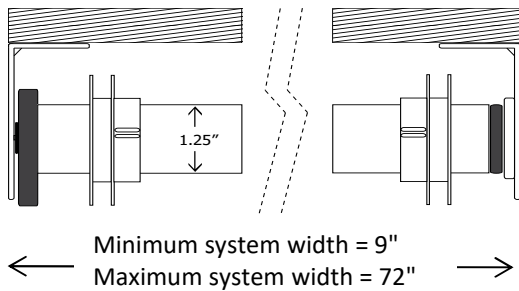

24VDC or 7.4V

Features:

- Compact design - minimum system width is only 9". (For battery operated system minimum width is 13").
- Comes complete with installation brackets
- System features quiet tubular motor powered by either 24VDC or 7.4V internal re-chargeable Li-Ion battery pack.
- Electronic built-in limit switches allow for easy remote adjustment of automatic stopping at top and bottom.
- Available for plug-in and hardwiring.
- Convenient operation of single or multiple windows or for those hard to reach windows.
- 6-channel RF remote control (with optional timer) and 4-channel wireless wall switch work with every Finesse drape & shade system.
- Integrates with all major Automation systems.

Specifications:

| | DC power | Battery power |
|---|-------------|----------------------|
| - Power supply: | 24VDC/0.45A | 7.4V Li-Ion /2200mAh |
| - Rated torque: | 1.1Nm | 1.1Nm |
| - Max lifting capacity: | 9lbs | 9lbs |
| - Rotary speed: | 22rpm | 15rpm |
| - Noise level: | 39dB | 32dB |
| - Min system width: | 9" | 13" |
| - Max system width: | 72" | 60" |
| - Max system height: | 96" | 96" |
| - Operating temperature: 5°C - 50°C / Operating humidity: 10% - 80% | | |
| - Adjustable cord take up pulleys with 6mm non-stretch lifting tape are spaced up to a maximum of 20" | | |
| - Maximum load capacity: 3lbs per pulley (up to a maximum of 9lbs per system) | | |