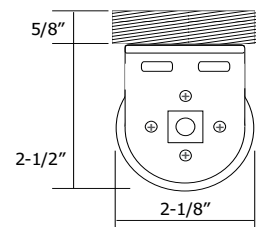

Please contact customer service for quotation

For higher capacity applications please refer to DECORA Motorized Roman Shade system (page 7) and Heavy Duty Motorized Roman Shade system (page 10).

For a cassette type low voltage cord lifting system please refer to Motorized Designer Roman Shade system (page 8).