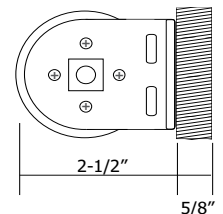

Please contact customer service for quotation

For higher capacity applications please refer to DECORA Motorized Roman Shade system (page 7) and Heavy Duty Motorized Roman Shade system (page 10).

For a cassette type low voltage cord lifting system please refer to Motorized Designer Roman Shade system (page 8).