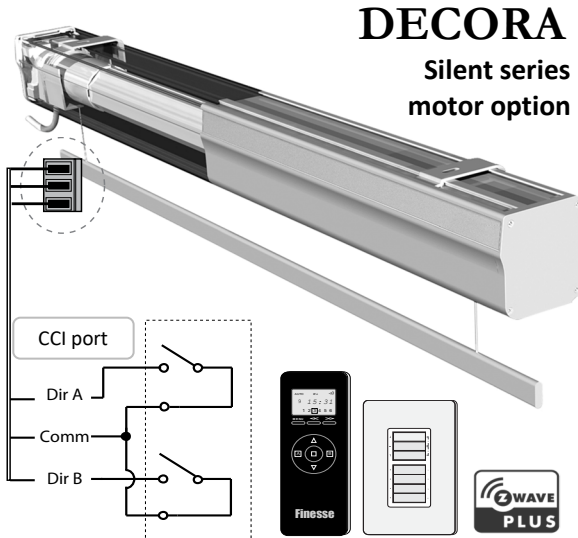

MOTORIZED ROMAN SHADE SYSTEMS

DECORA Motorized Roman Shade System

Elegant cassette design remotely controlled motorized cord lifting system for all styles of Roman, Austrian, Balloon, Hobbled, Flat and Studio shades. Spans up to 19Ft, capable of lifting up to 24lbs.

Features:

- Elegantly shaped fully enclosed cassette type profile with hook fastener tape pre-attached.
- Simple and quick installation with smart click brackets.
- Field adjustable cord take up pulleys can be placed anywhere along the profile.
- Electronic built-in limit switches allow for easy remote adjustment of automatic stopping at top and bottom positions.
- Available for plug-in and hardwiring.
- Convenient operation of single or multiple windows or for those hard to reach windows.
- 6-channel RF remote control (with optional timer) and 4-channel wireless wall switch work with every Finesse drape & shade system.
- Built-in LV port with dry contact closure interface for direct connection to any Building Management System.
- Built-in Z-Wave module for wireless integration.
- Integrates with all major Automation systems.
- Can be built with Somfy® motor upon request (120VAC or with internal rechargeable battery)

somfy®
option

Smartphone App control available

Specifications:

- Rated Power: 115VAC/0.9A | Rated torque: 3Nm
- Headrail Profile: 2-1/2" x 3" aluminum extrusion, powder coated white with hook fastener on the front for fabric attachment
- Adjustable cord take up pulleys with non-stretch lifting cords are spaced up to a maximum of 20"
- Minimum system width: 24"
- Maximum system width: 228" (19ft)
- Maximum system height: 216" (18ft)
- Maximum load capacity: 8lbs per pulley (up to a maximum of 24lbs per system)