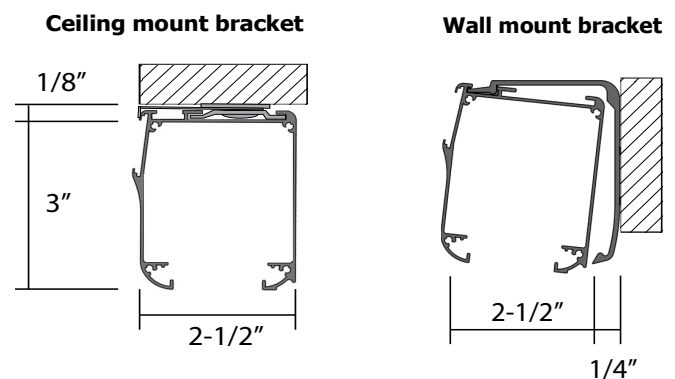

Features:

- Elegantly shaped fully enclosed cassette type profile with hook fastener tape pre-attached.
- Simple and quick installation with smart click brackets.
- Field adjustable cord take up pulleys can be placed anywhere along the profile.
- Electronic built-in limit switches allow for easy remote adjustment of automatic stopping at top and bottom positions.
- Available for plug-in and hardwiring.
- Convenient operation of single or multiple windows or for those hard to reach windows.
- 6-channel RF remote control (with optional timer) and 4-channel wireless wall switch work with every Finesse drape & shade system.
- Built-in LV port with dry contact closure interface for direct connection to any Building Management System.
- Built-in Z-Wave module for wireless integration.
- Integrates with all major Automation systems.
- Can be built with Somfy® motor upon request (120VAC or with internal rechargeable battery)

somfy®
option

Smartphone App control available

Specifications:

- Rated Power: 115VAC/0.9A | Rated torque: 3Nm
- Headrail Profile: 2-1/2" x 3" aluminum extrusion, powder coated white with hook fastener on the front for fabric attachment
- Adjustable cord take up pulleys with non-stretch lifting cords are spaced up to a maximum of 20"
- Minimum system width: 24"
- Maximum system width: 228" (19ft)
- Maximum system height: 216" (18ft)
- Maximum load capacity: 8lbs per pulley (up to a maximum of 24lbs per system)