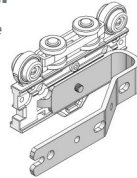

Underlap / ACS2014
Available in: .25 White | .59 Black

Overlap / ACS2013

Ball Bearing Master Carrier

Available in: .25 White

Underlap / ACS2016

Overlap / ACS2015

Ball Bearing Carrier

Slim Ball Bearing Carrier / ACS2250

5/8" Wide, 3/4" pin drop

Available in: .25 White | .59 Black | .01 Brown | .60 Aluminum

Mini Ball Bearing Carrier / ACS2245

1/2" Wide, 3/4" pin drop

For use when smaller stackback is required

Available in: .25 White | .59 Black